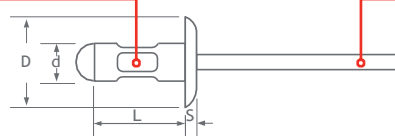

ALLUMINIO 2,5% MG / ACCIAIO - Testa Larga
ALUMINIUM 2,5% MG / STEEL - Large Head

Multigrip
Multigrip

ALLUMINIO
2,5% MG
ALUMINIUM
2,5% MG

ACCIAIO
STEEL

d mm.	L mm.	Codice Code	 mm.	 mm.	D mm.	s mm.			
3,2	8	BR0203208	1,0 - 5,0	ø3,3 - ø3,4	9,5	1,2	700	500	9.500
	10	BR0203210	2,5 - 7,0						8.500
	12	BR0203212	4,5 - 9,0						7.500
	14	BR0203214	6,5 - 11,0						7.000
	16	BR0203216	8,5 - 12,5						6.500

d mm.	L mm.	Codice Code	 mm.	 mm.	D mm.	s mm.			
4,0	8	BR0203808	1,0 - 4,5	ø4,1 - ø4,2	12,0	1,2	1200	850	6.000
	10	BR0203810	1,5 - 6,5						5.000
	12	BR0203812	3,5 - 8,5						5.000
	14	BR0203814	5,5 - 10,5						4.500
	16	BR0203816	6,0 - 12,5						4.000
	18	BR0203818	9,5 - 14,0						4.000
	20	BR0203820	11,5 - 16,0						4.000

d mm.	L mm.	Codice Code	 mm.	 mm.	D mm.	s mm.			
4,8	8	BR0204810	1,0 - 6,0	ø4,9 - ø5,0	14,0	1,6	1700	1200	4.000
	12	BR0204812	2,0 - 8,0						3.500
	14	BR0204814	4,0 - 10,0						3.500
	16	BR0204816	6,0 - 12,0						3.000
	18	BR0204818	8,0 - 14,0						2.500
	20	BR0204820	10,0 - 16,0						2.500

ALLUMINIO 2,5% MG / ACERO - Testa Extra Larga
ALUMINIUM 2,5% MG / STEEL - Extra Large Head

d mm.	L mm.	Codice Code	 mm.	 mm.	D mm.	s mm.			
4,8	10	BR0214810	1,0 - 6,0	ø4,9 - ø5,0	16,0	1,8	1700	1200	3.000
	12	BR0214812	2,0 - 8,0						3.000
	14	BR0214814	4,0 - 10,0						2.500
	16	BR0214816	6,0 - 12,5						2.500
	18	BR0214818	8,0 - 14,0						2.500
	20	BR0214820	10,0 - 16,0						2.500
	22	BR0214822	12,0 - 18,0						2.500
	25	BR0214825	12,5 - 20,0						2.000
	27	BR0214827	15,0 - 23,0						2.000